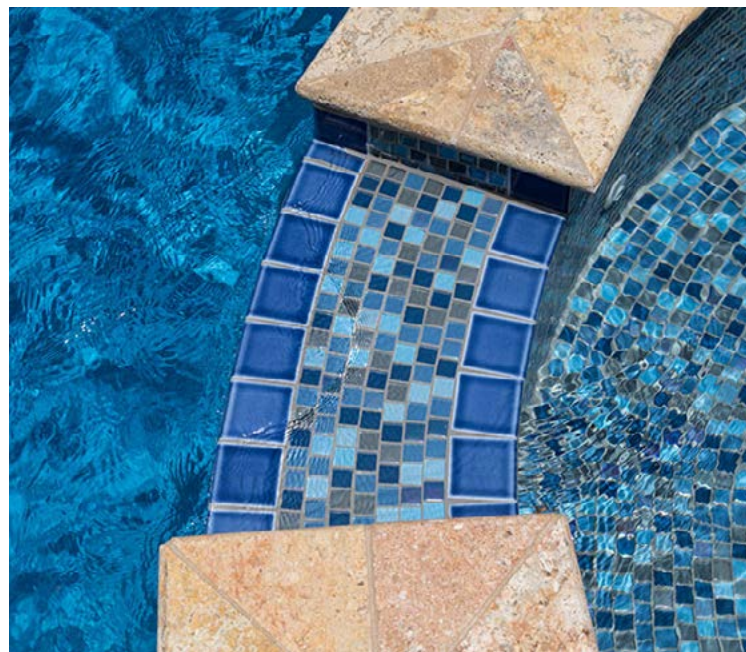

TILE OPTIONS

SERPENTINE - BLUE