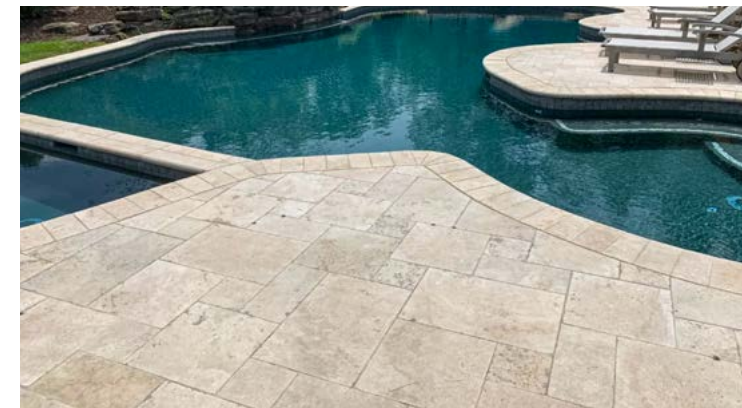

AVENA TRAVERTINE