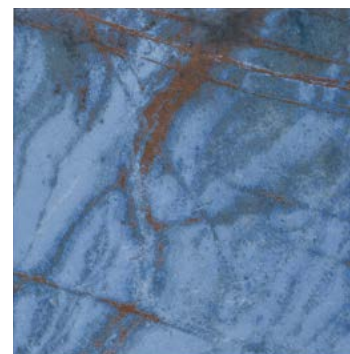

BLUE PACIFIC COAST \$\$

GRIGIO TREASURE \$\$

TAHOE COAST \$\$\$

TAHOE COAST

RIVIERA COAST

TILE OPTIONS

SERPENTINE - BLUE

SERPENTINE - MARINE

RIDGELINE - BLUE SLATE

GEMSTONE - BLUE

SAFARI - SKY BLUE

SAFARI - MULTICOLOR

SAFARI - DESERT SAND

SAFARI - BOULDER GRAY

SIERRA BLUE SLATE

SIMULATED QUARTZITE